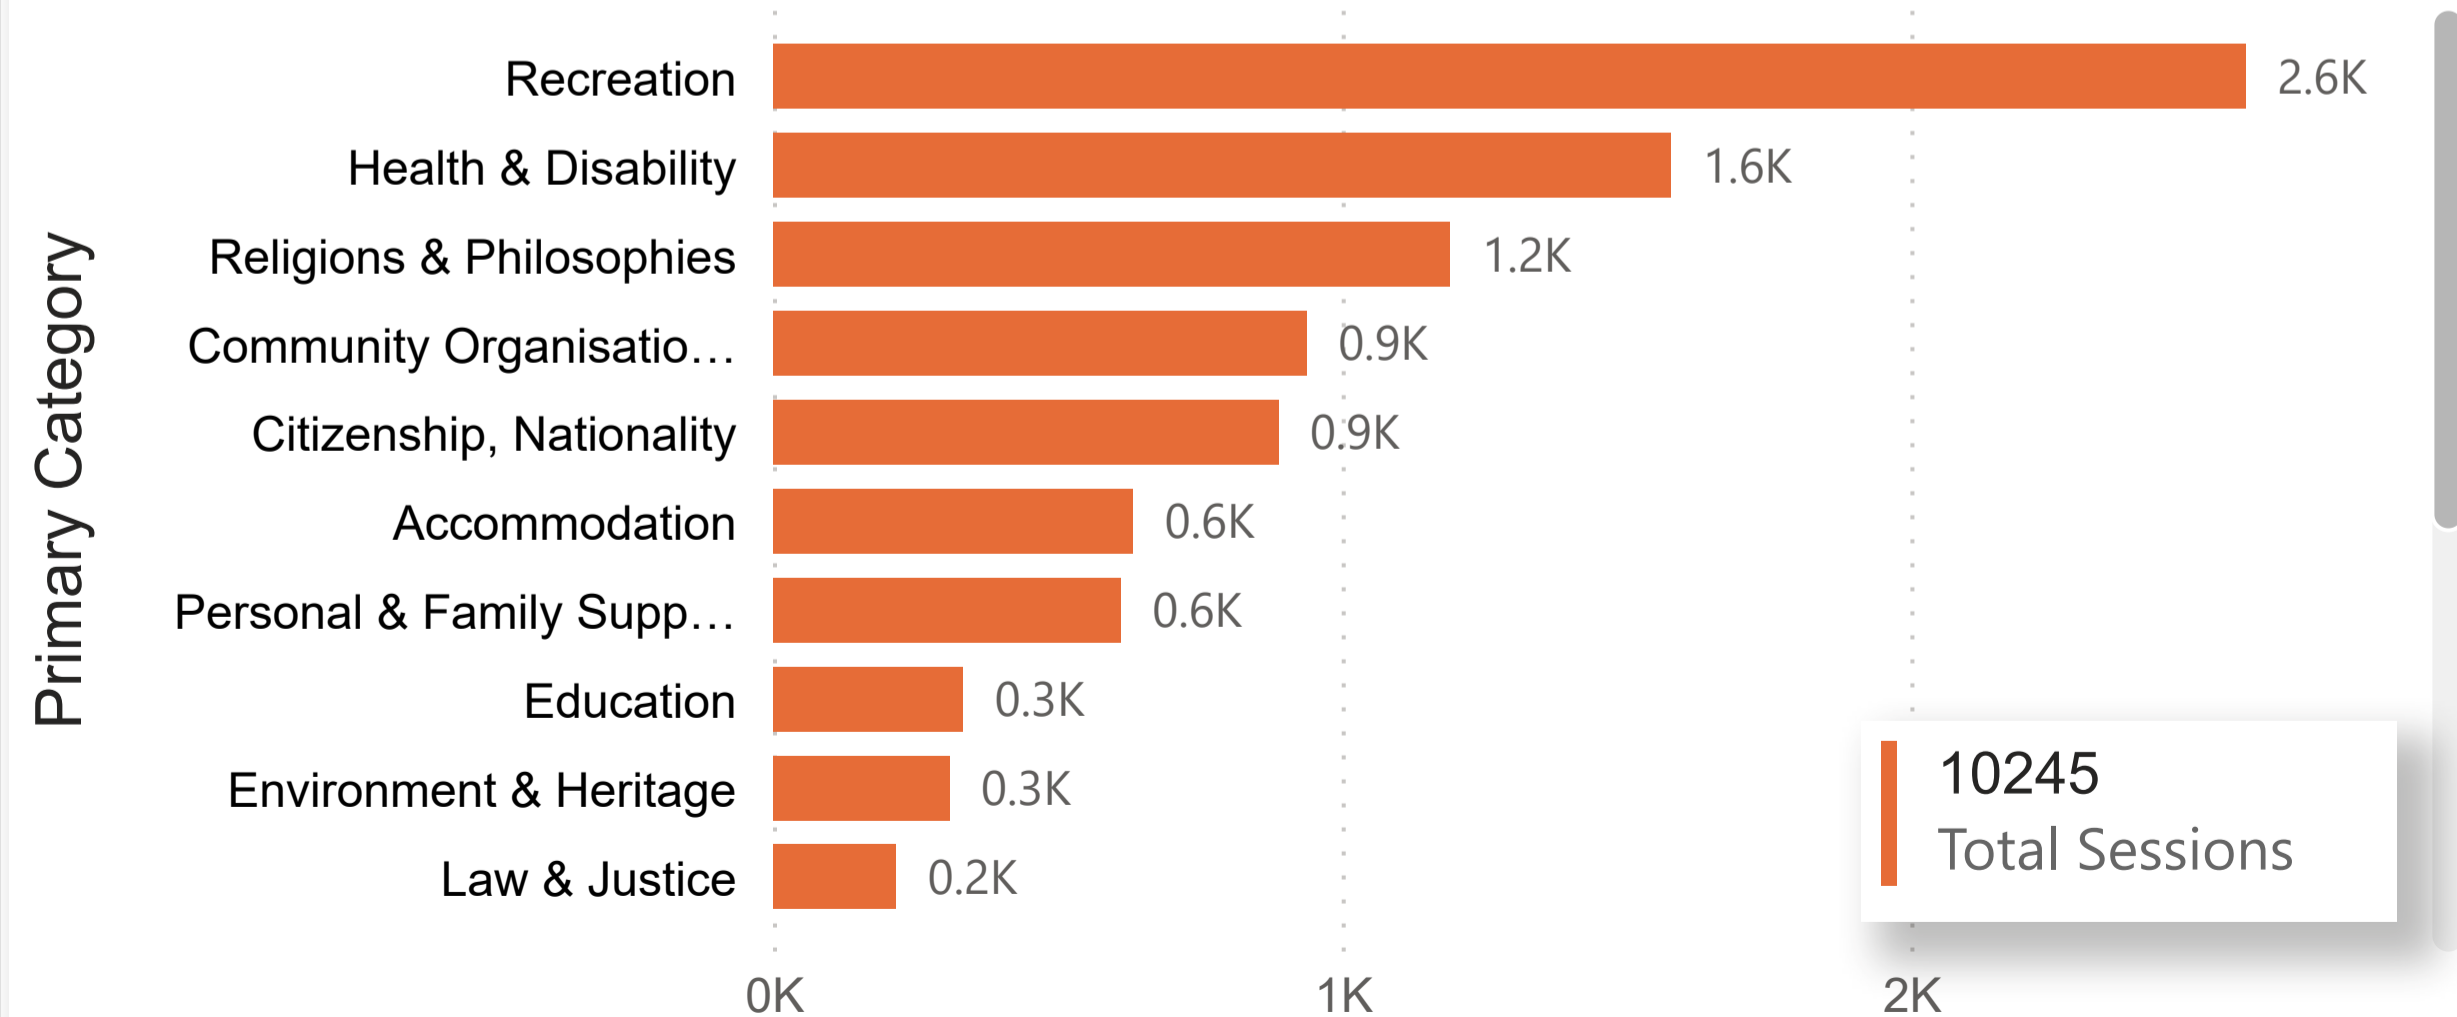

Environment & Heritage

Sessions by Primary Category (2022 - 2023)

Sessions by Primary Category (2021 - 2022)

Sessions by Primary Category (2020 - 2021)

Sessions by Primary Category (2019 - 2020)

# Sessions by Organization for Norwood, Payneham & St. Peters Council

● 2019 - 2020 ● 2020 - 2021 ● 2021 - 2022 ● 2022 - 2023

Organization

Sessions