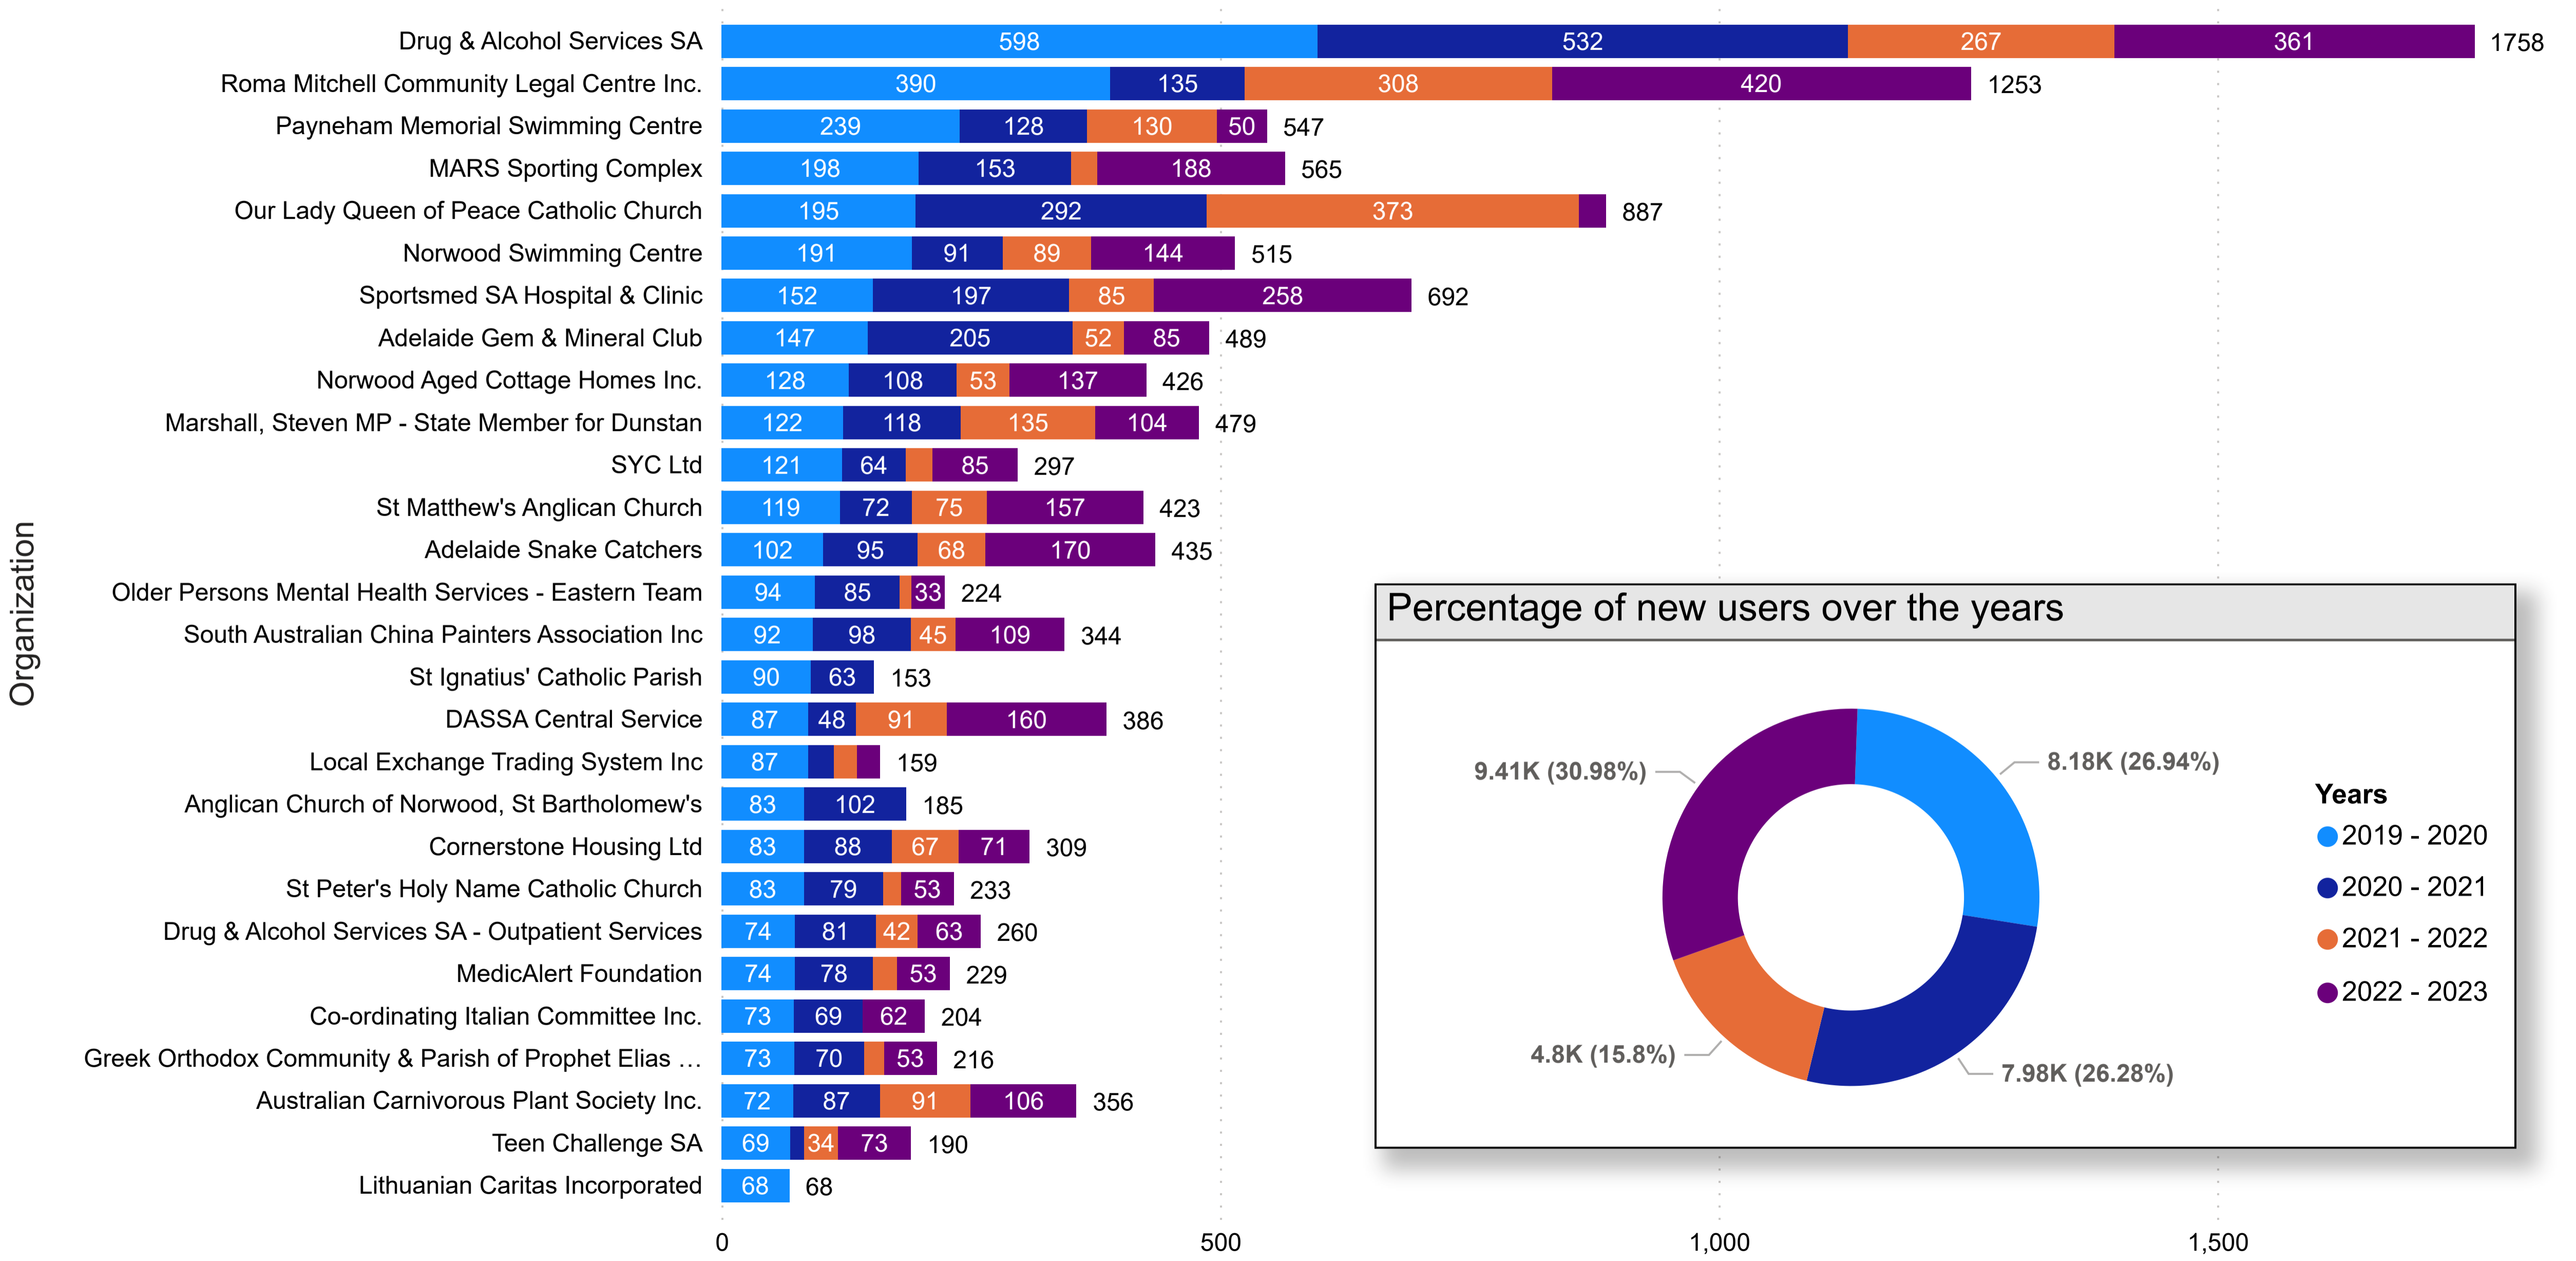

Environment & Heritage

Sessions by Primary Category (2022 - 2023)

Sessions by Primary Category (2021 - 2022)

Sessions by Primary Category (2020 - 2021)

Sessions by Primary Category (2019 - 2020)

# New Users by Organization

Norwood, Payneham, St Peters

**Years** ● 2019 - 2020 ● 2020 - 2021 ● 2021 - 2022 ● 2022 - 2023

Percentage of new users over the years