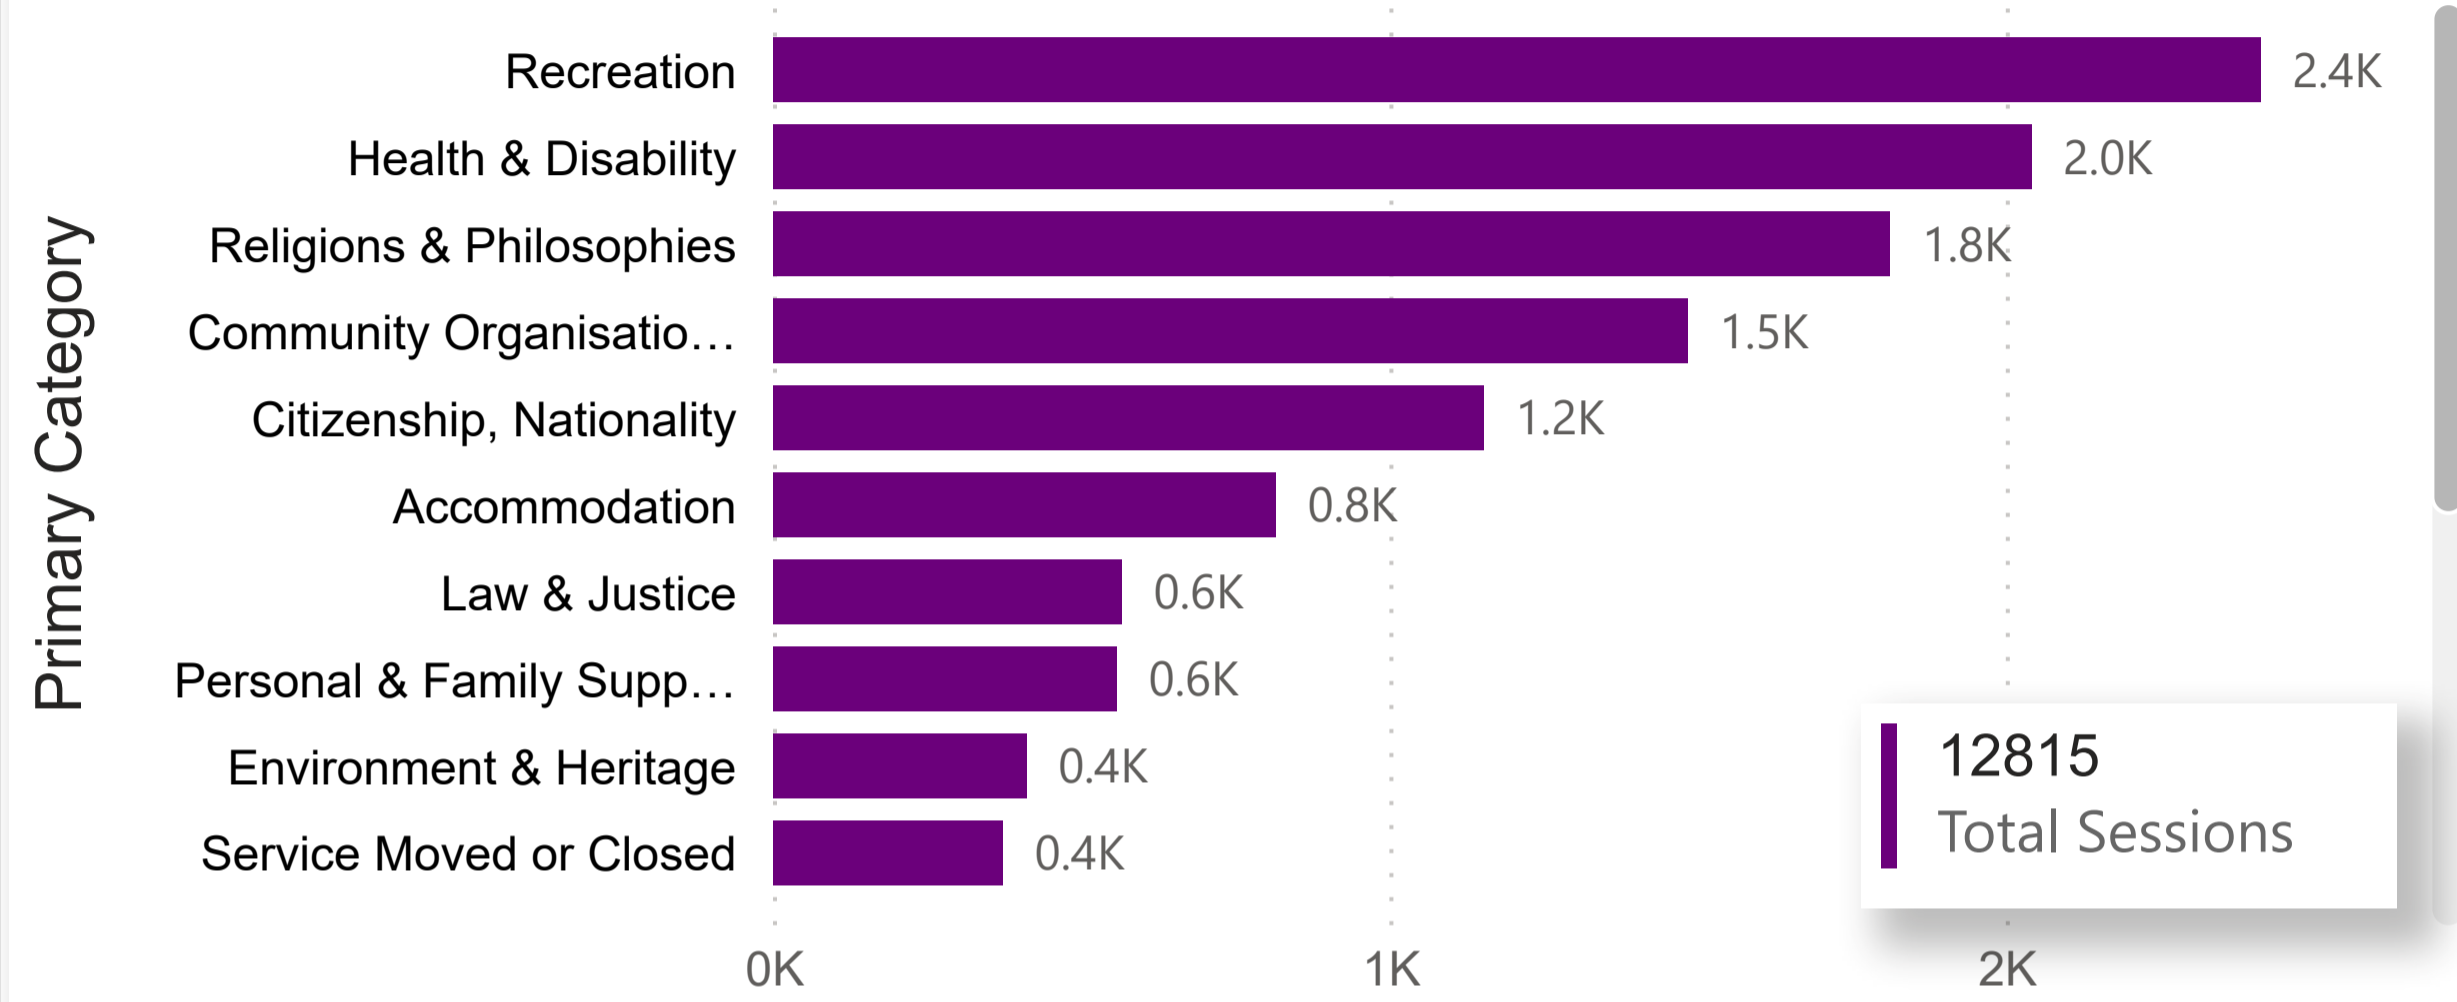

Environment & Heritage

Sessions by Primary Category (2022 - 2023)

Sessions by Primary Category (2021 - 2022)

Sessions by Primary Category (2020 - 2021)

Sessions by Primary Category (2019 - 2020)