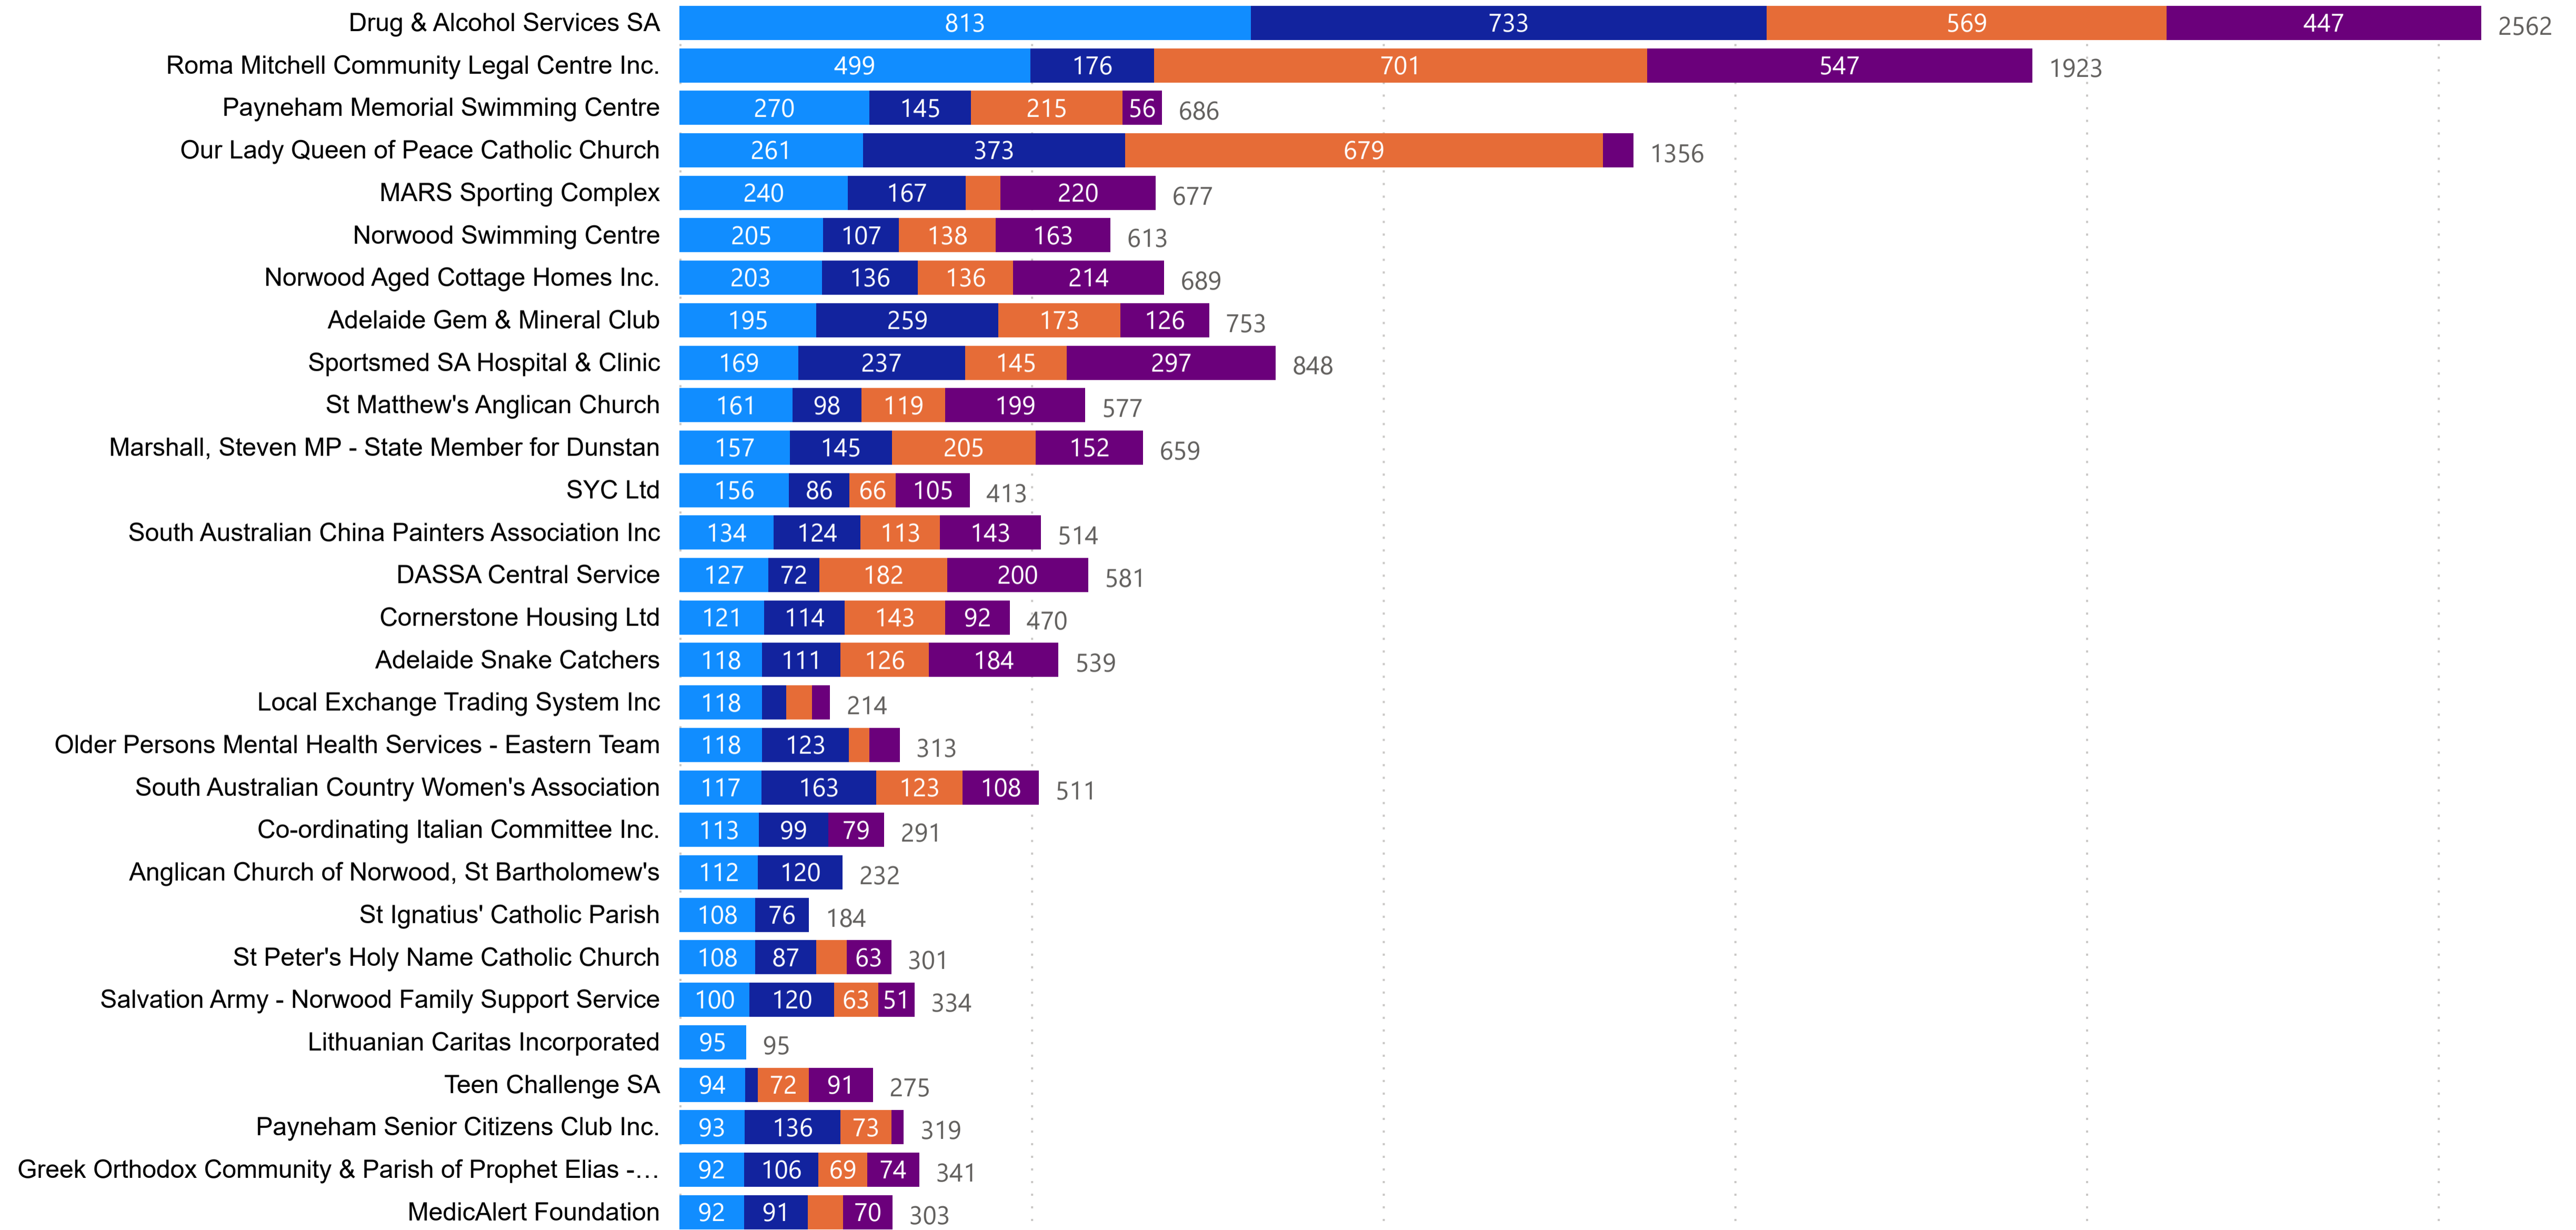

Environment & Heritage

Sessions by Primary Category (2022 - 2023)

Sessions by Primary Category (2021 - 2022)

Sessions by Primary Category (2020 - 2021)

Sessions by Primary Category (2019 - 2020)

# Sessions by Organization for Norwood, Payneham & St. Peters Council

● 2019 - 2020 ● 2020 - 2021 ● 2021 - 2022 ● 2022 - 2023

Organization

Sessions