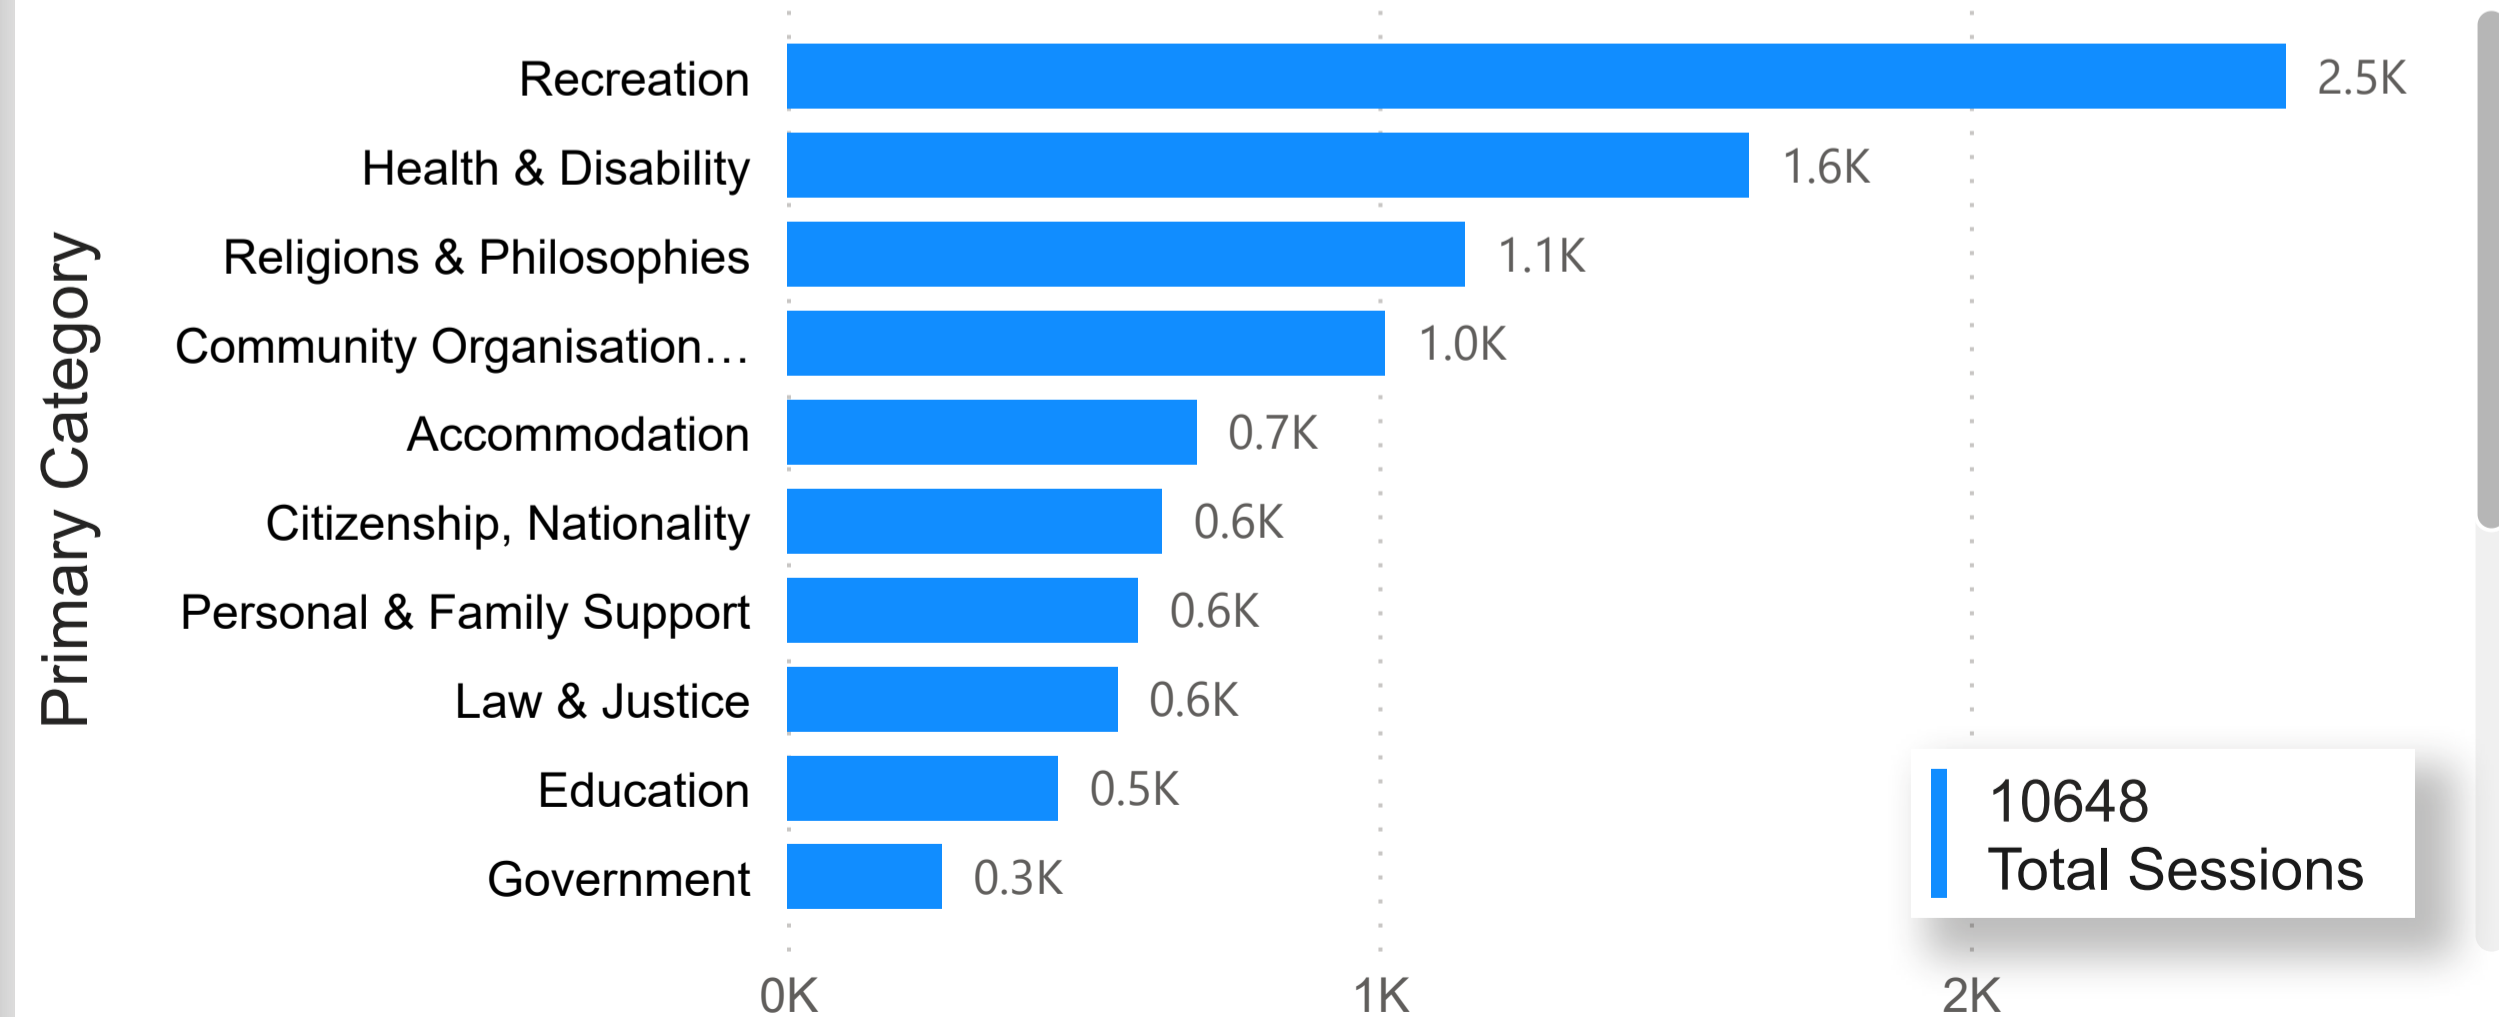

Environment & Heritage

Sessions by Primary Category (2022 - 2023)

Sessions by Primary Category (2021 - 2022)

Sessions by Primary Category (2020 - 2021)

Sessions by Primary Category (2019 - 2020)

# Sessions by Organization for Norwood, Payneham & St. Peters Council

● 2019 - 2020 ● 2020 - 2021 ● 2021 - 2022 ● 2022 - 2023

Organization

Sessions