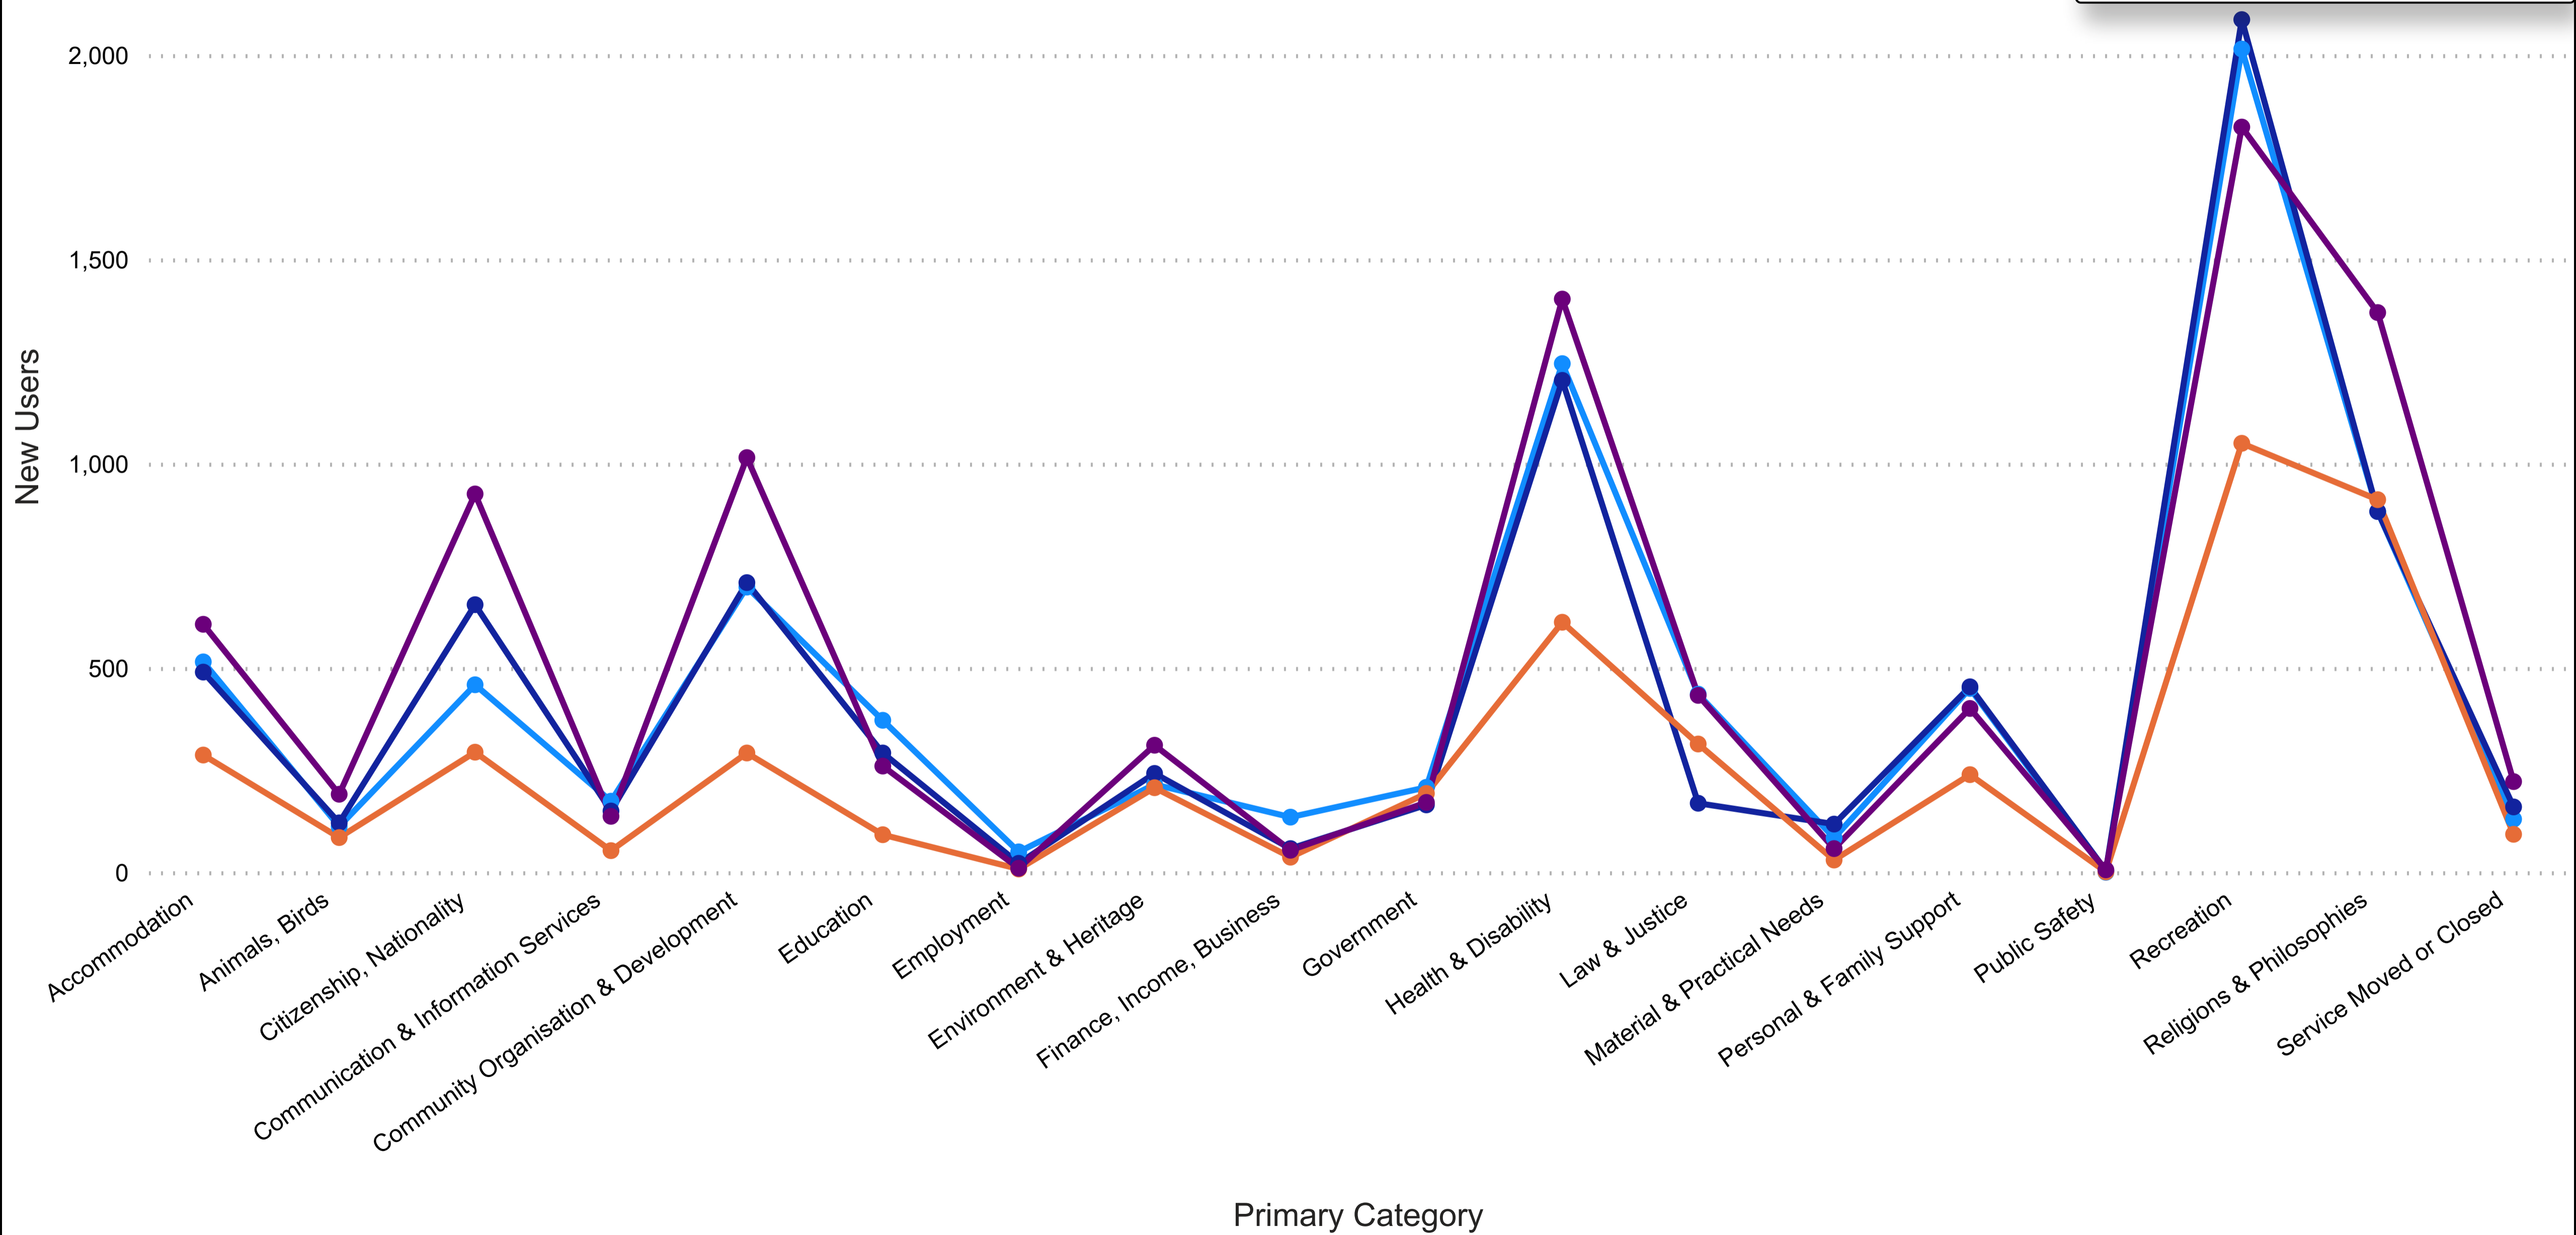

Environment & Heritage

Sessions by Primary Category (2022 - 2023)

Sessions by Primary Category (2021 - 2022)

Sessions by Primary Category (2020 - 2021)

Sessions by Primary Category (2019 - 2020)

# Sessions by Organization for Norwood, Payneham & St. Peters Council

● 2019 - 2020 ● 2020 - 2021 ● 2021 - 2022 ● 2022 - 2023

Organization

Sessions

# New Users by Organization

Norwood, Payneham, St Peters

**Years** ● 2019 - 2020 ● 2020 - 2021 ● 2021 - 2022 ● 2022 - 2023

Percentage of new users over the years